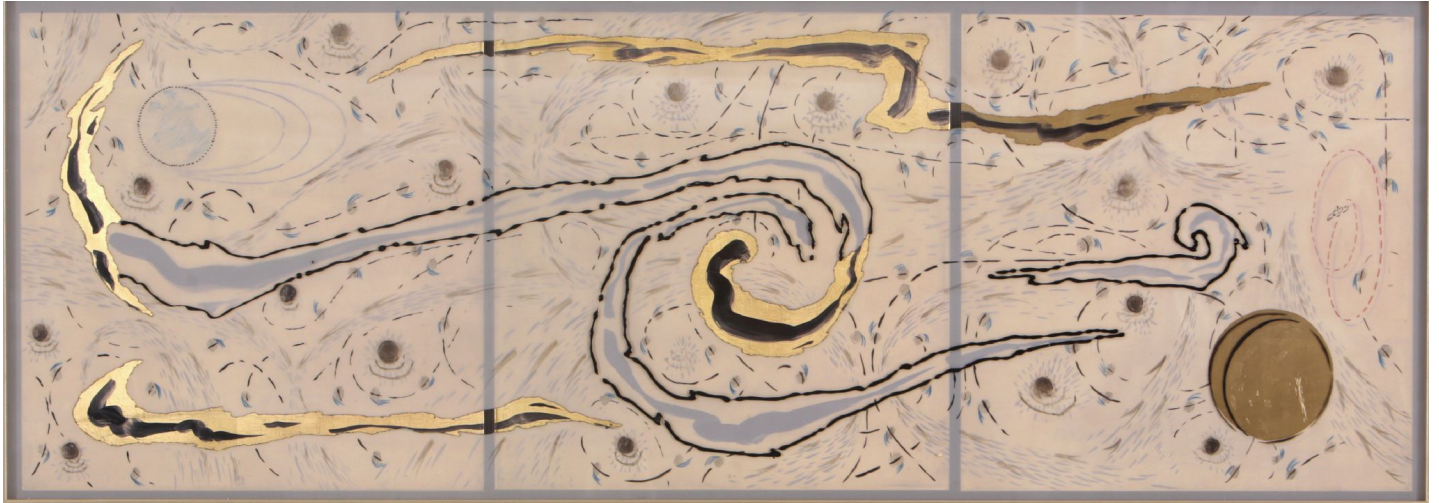

NanHai  
BRIDGING EAST & WEST

He Kunlin, *Chang'e 4*, 2019  
12 1/2 x 37 inches