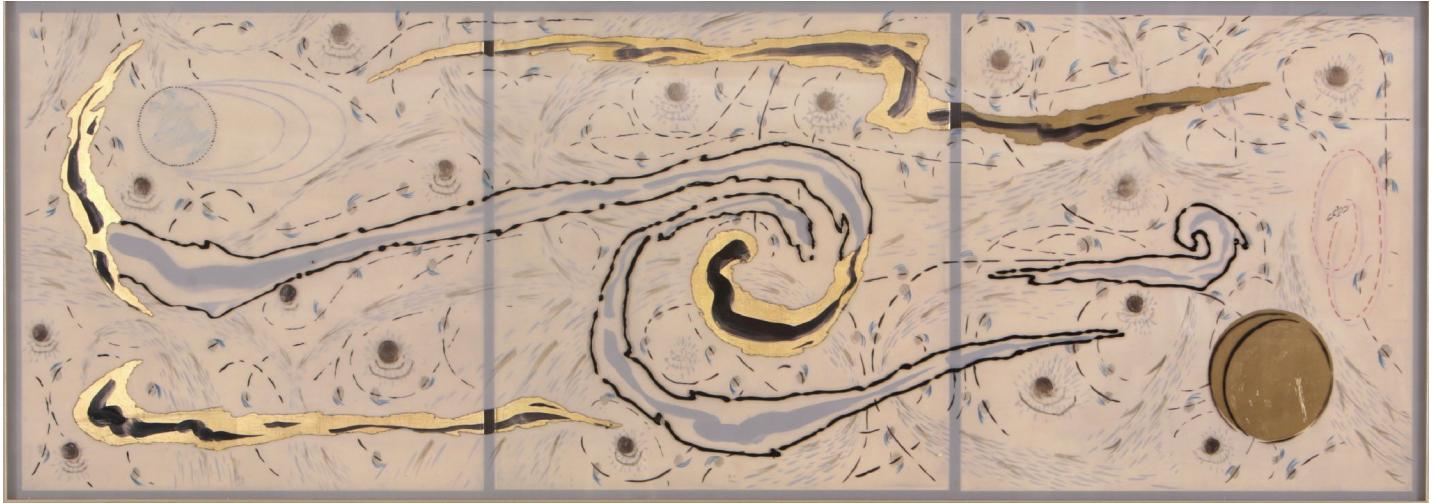

NanHai
BRIDGING EAST & WEST

He Kunlin, *Chang'e 4*, 2019
12 1/2 x 37 inches