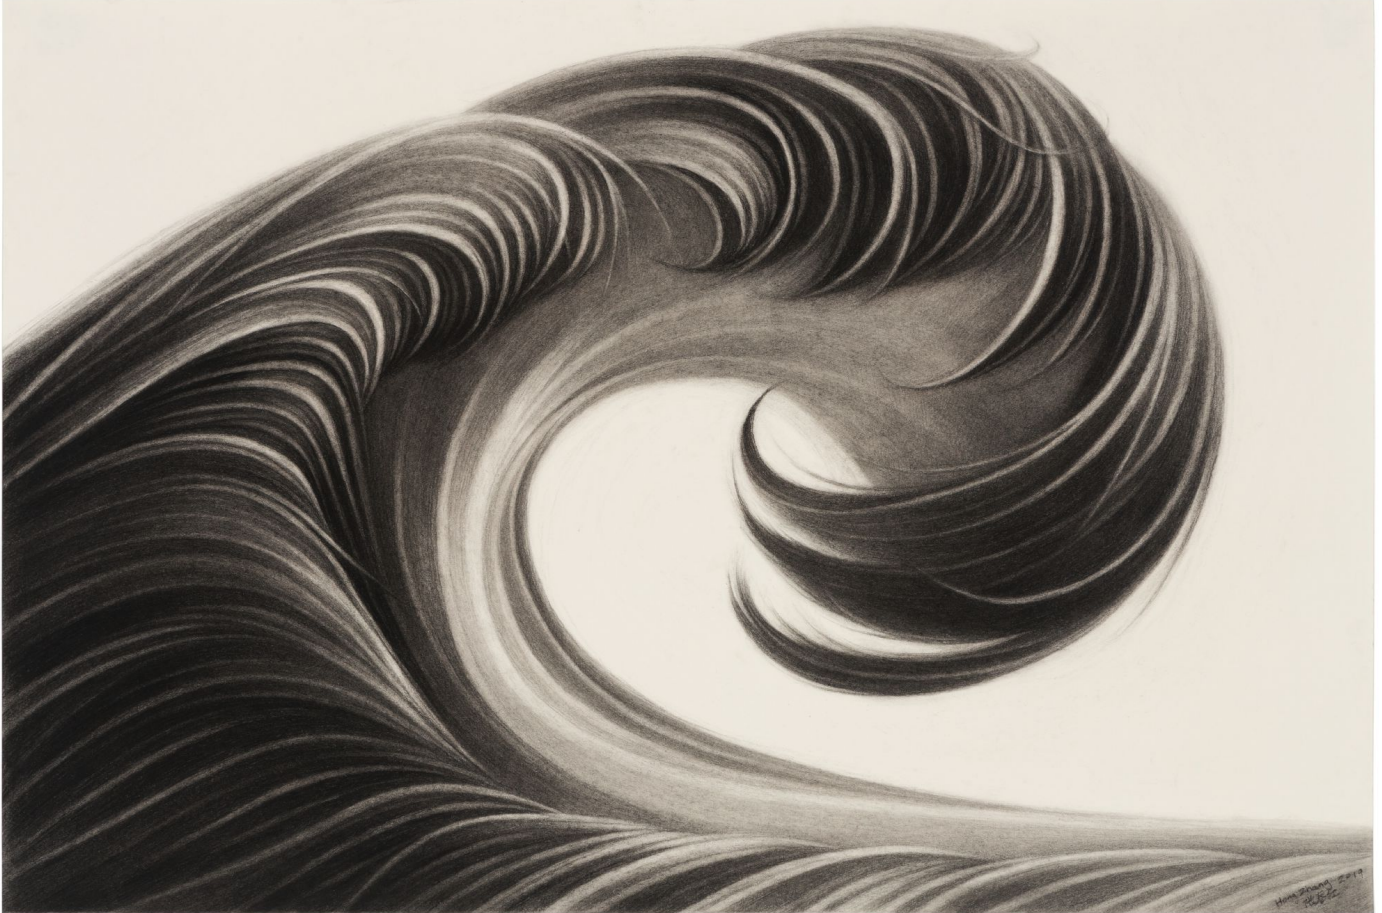

NanHai
BRIDGING EAST & WEST

Hong Chun Zhang, *Small Wave #1*, 2018
Charcoal on Paper with frame, 24 x 36 inches