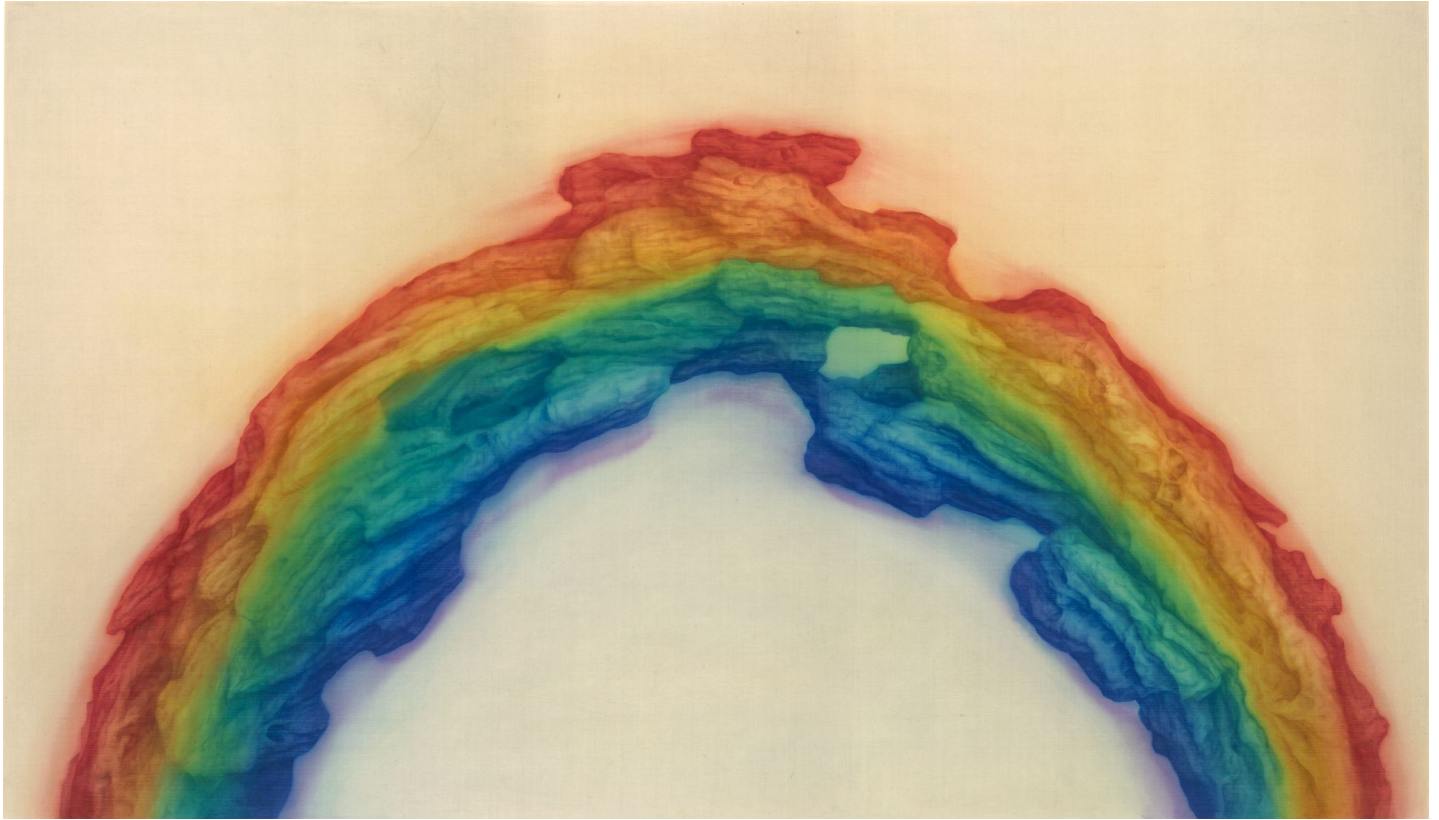

NanHai
BRIDGING EAST & WEST

Xu Lei, 彩虹石 *Rainbow Stone*, 2015
Ink and Color on Juan, 153 x 266 cm
0007-Abs