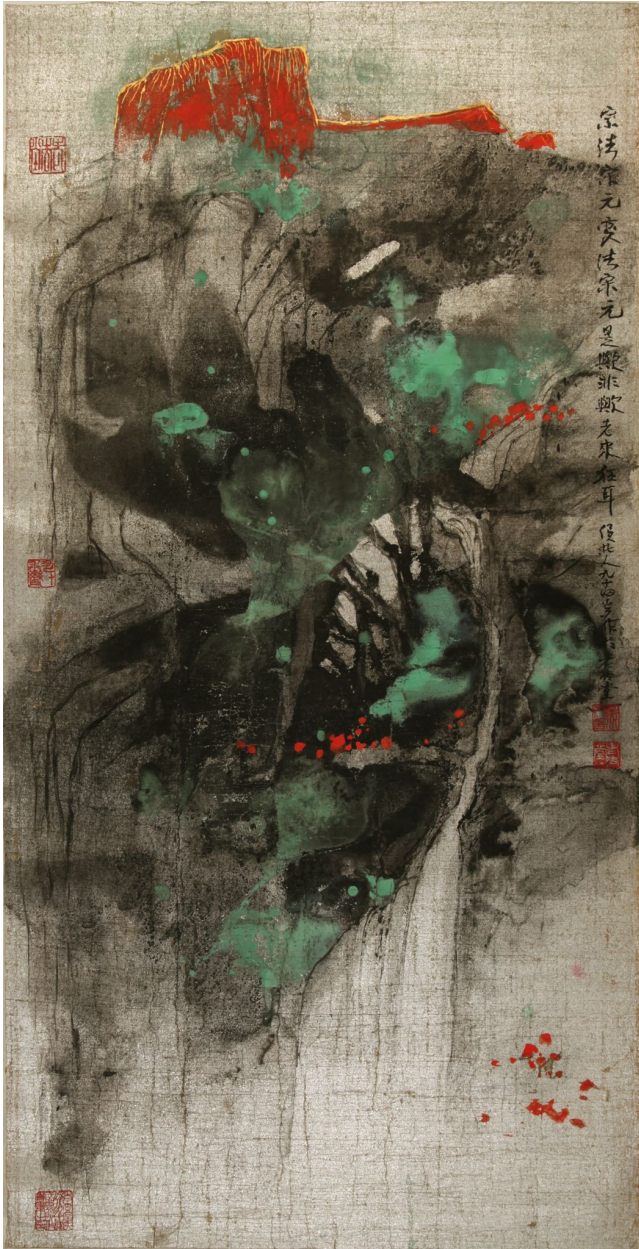

NanHai  
BRIDGING EAST & WEST

Hou Beiren, *Transformation of Song & Yuan Paintings*, 2011  
Ink and Color on Paper, 55 x 28 in.  
\*Private Collection