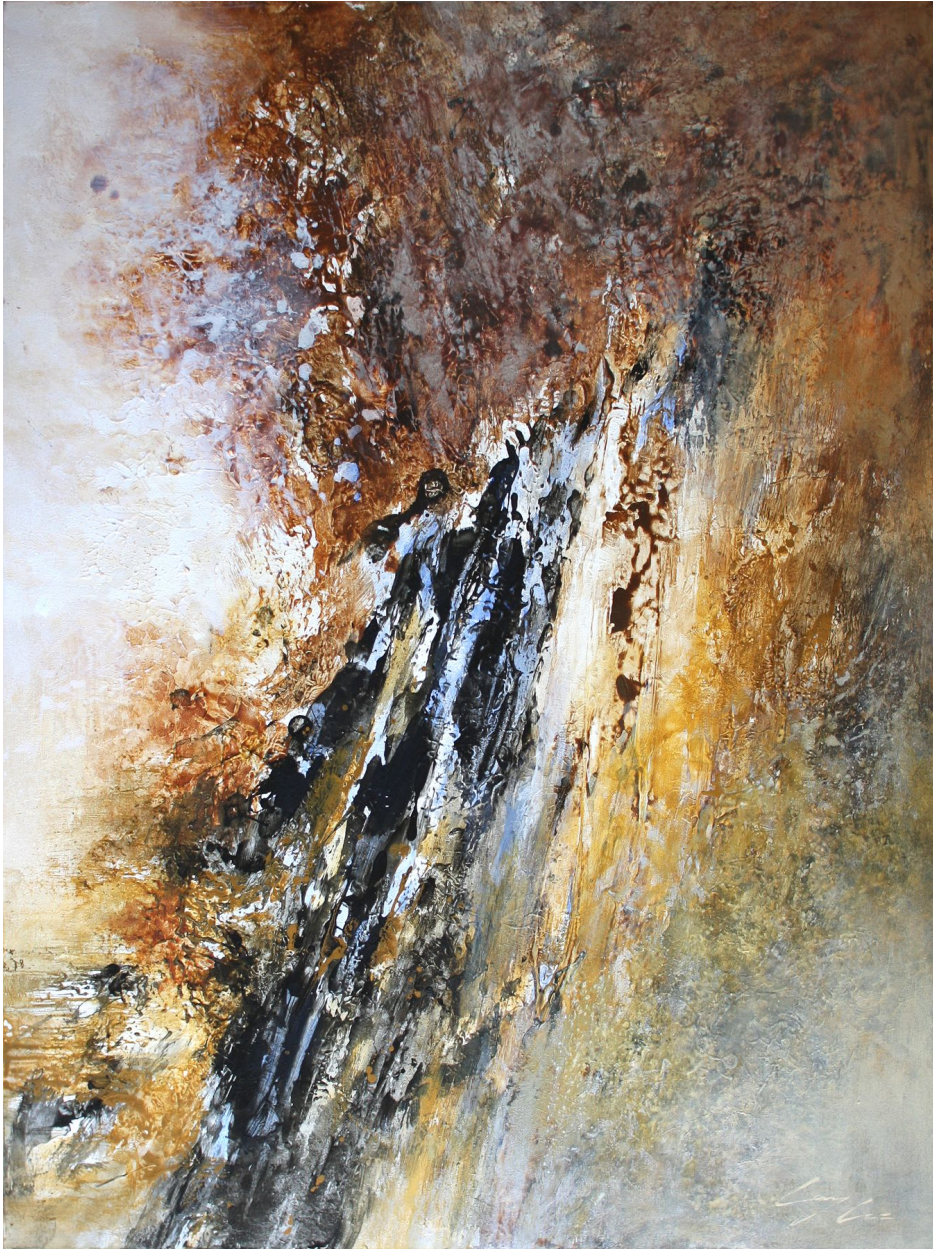

NanHai  
BRIDGING EAST & WEST

Leroy Lee, *Rhyme*, 2014  
Oil with mixed media on canvas, 48 x 36 in. (121.9 x 91.4 cm)