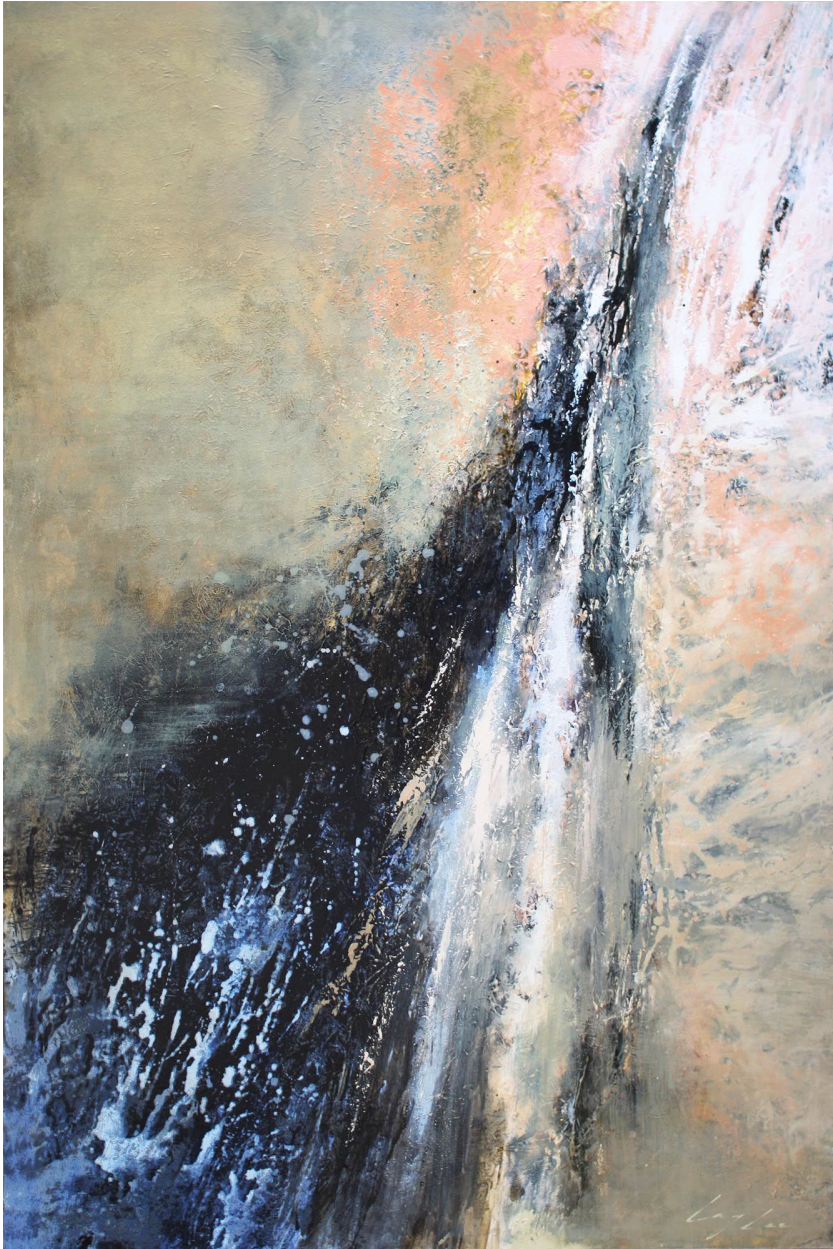

NanHai  
BRIDGING EAST & WEST

Leroy Lee, *Energy Flow*, 2014  
Oil with mixed media on canvas, 72 x 48 in. (182.9 x  
121.9 cm)  
\*Private Collection