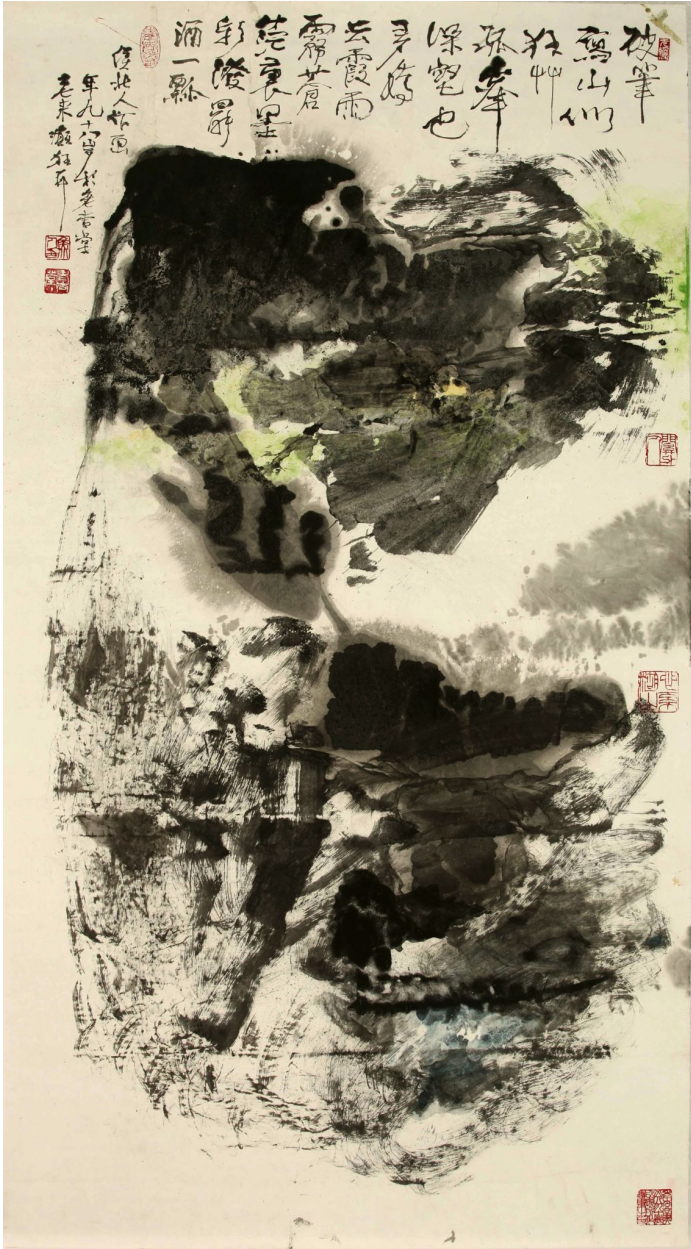

NanHai  
BRIDGING EAST & WEST

Hou Beiren, *Lonely Peak and Deep Valleys in Rain*, 2014  
Ink and Color on Paper, 60 x 33 in. (152.4 x 83.8 cm)