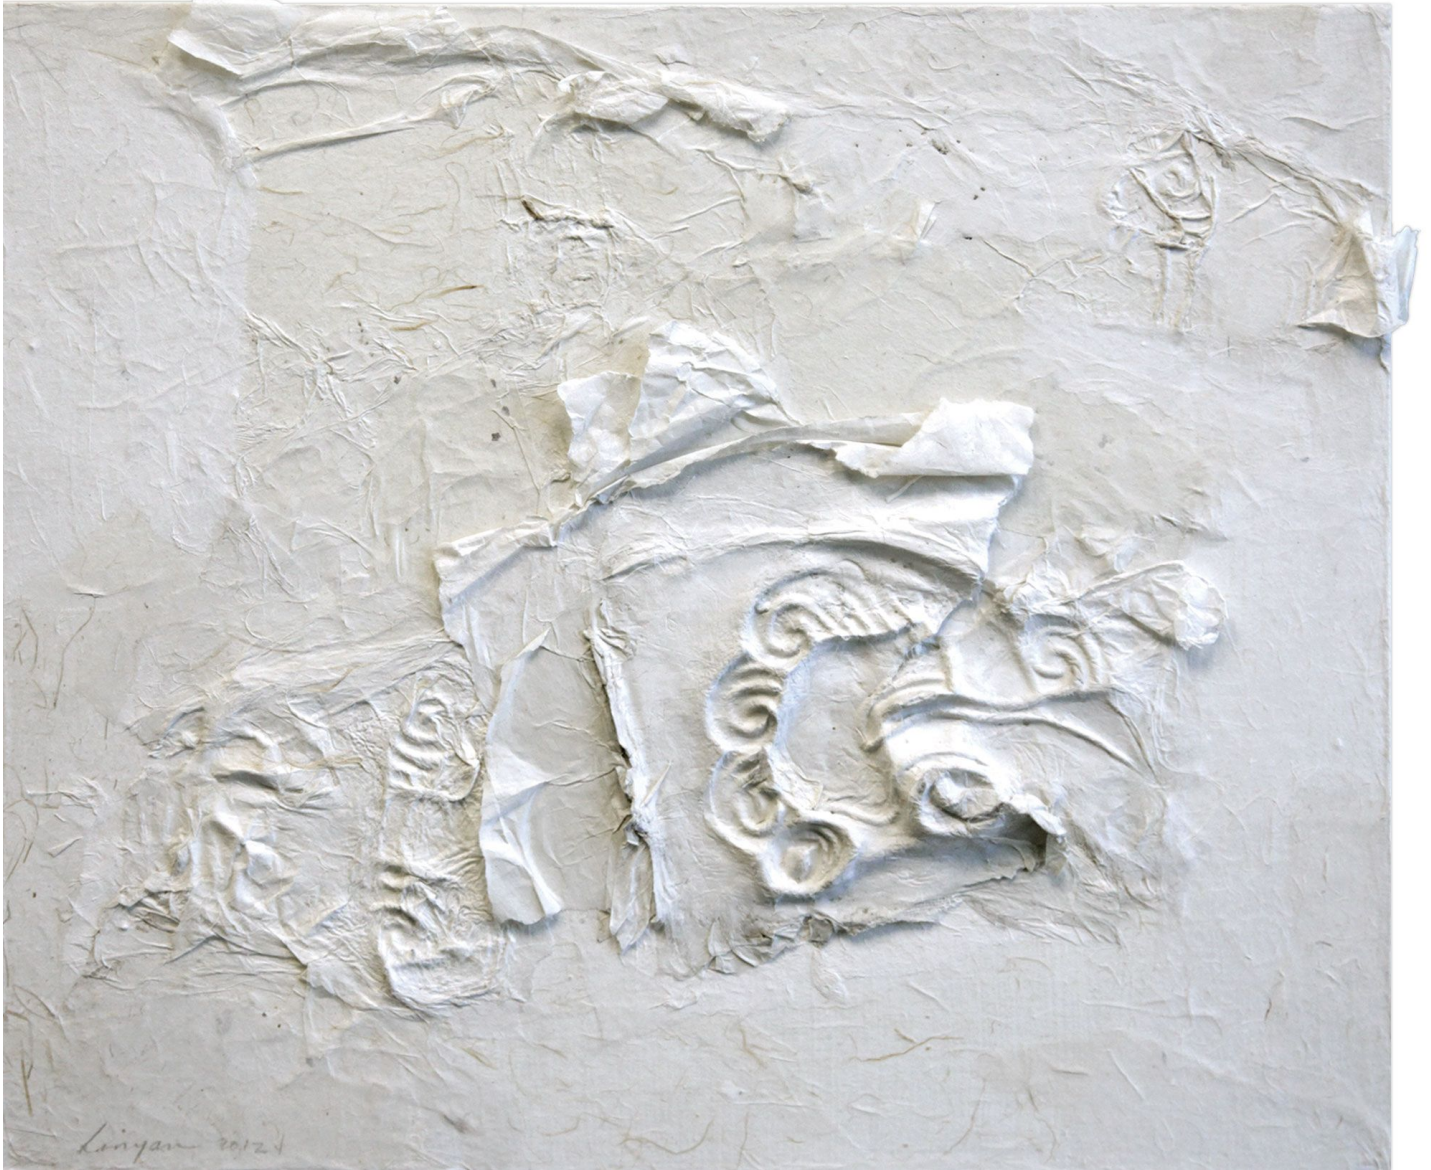

NanHai
BRIDGING EAST & WEST

Lin Yan, *Eaves-tile #2 from No. 68*, 2012
Xuan paper on wood panel, 15 x 18 x 2 in. (38.1 x 45.7 x 5.1 cm)