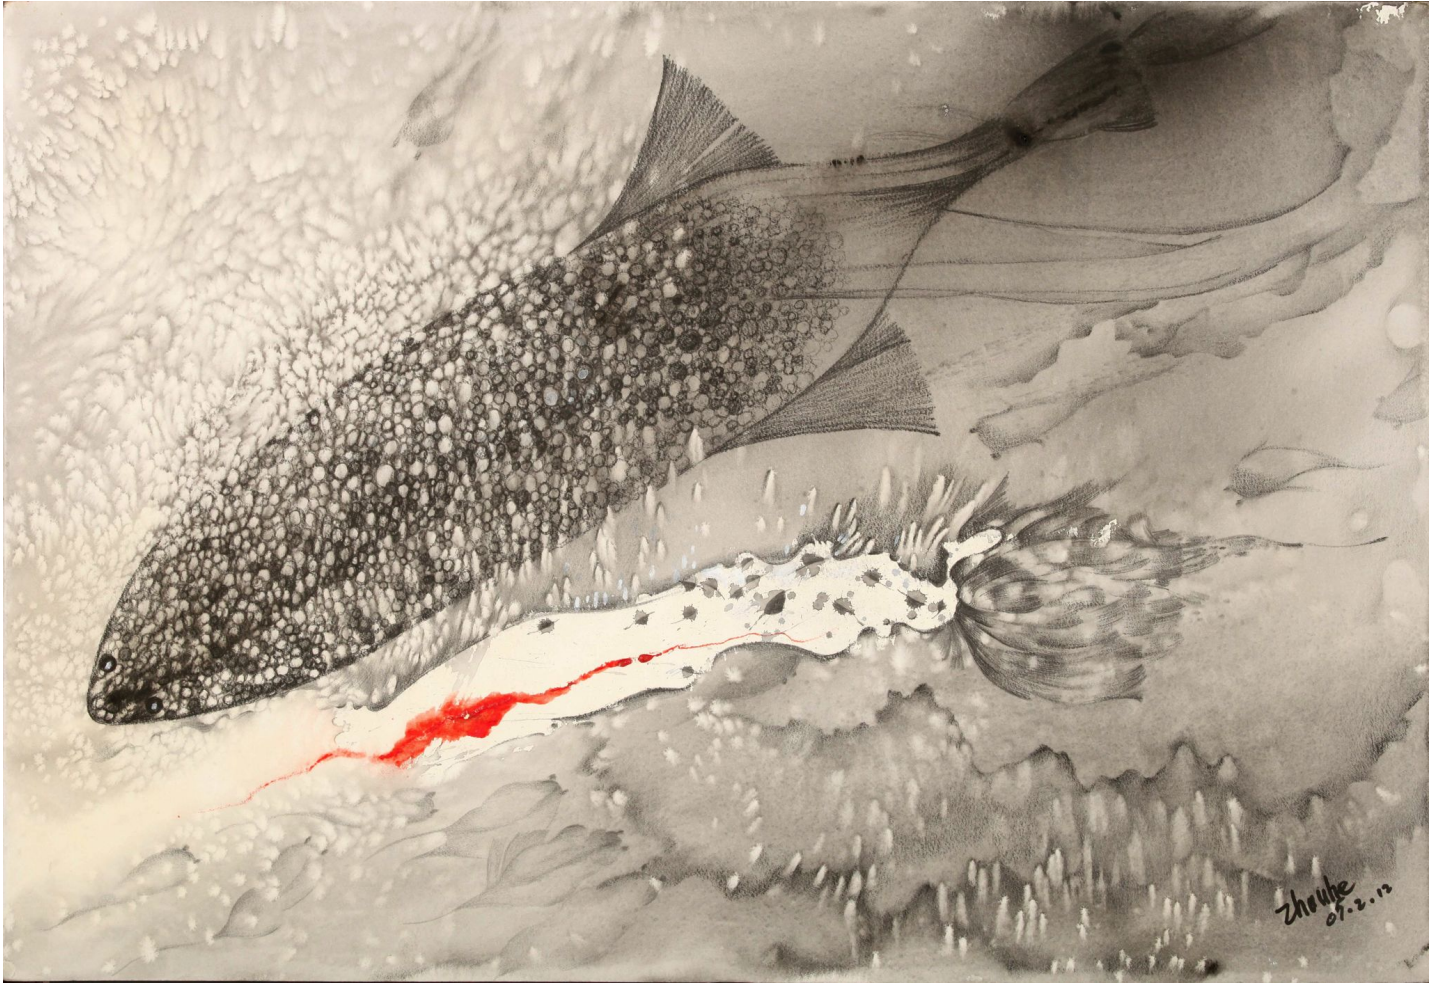

NanHai  
BRIDGING EAST & WEST

Zhou He, *Tempting Heart NO.7*, 2005  
Ink and Color on Paper, 21 1/4 x 31 in. (54 x 78.7 cm)  
\*Private Collection