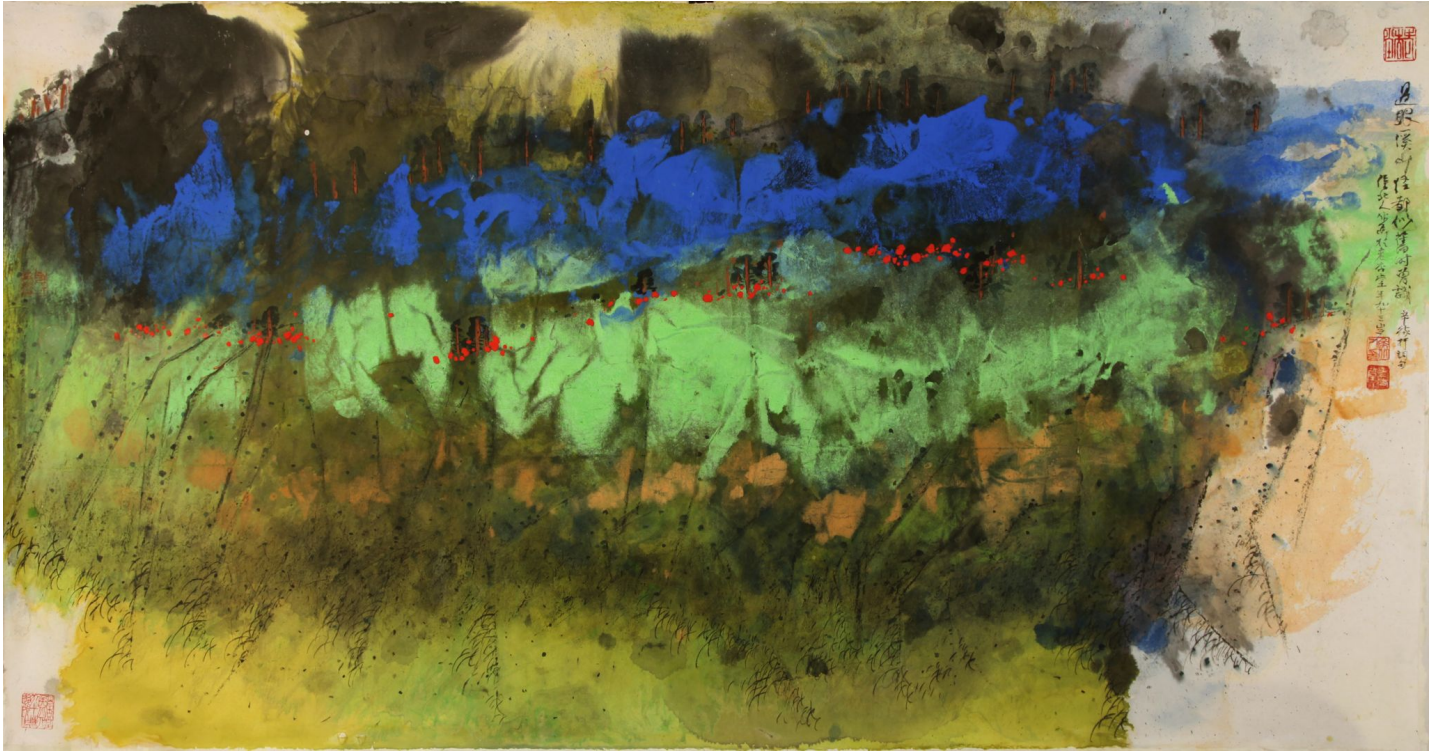

NanHai
BRIDGING EAST & WEST

Hou Beiren, *Mountains and Creeks like Old Acquaintance*, 2010
Ink and Color on Paper, 38 x 73 in