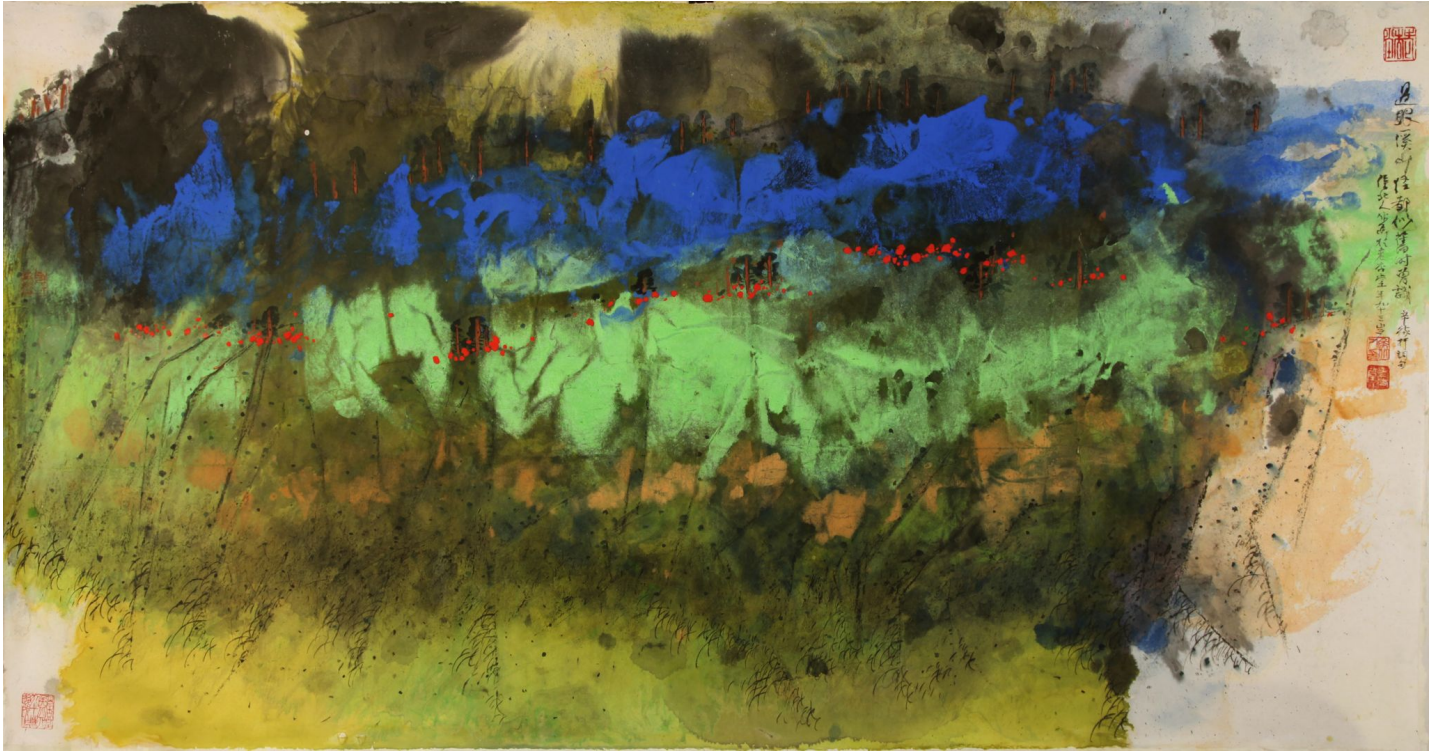

NanHai
BRIDGING EAST & WEST

Hou Beiren, *Mountains and Creeks like Old Acquaintance*, 2010
Ink and Color on Paper, 38 x 73 in.