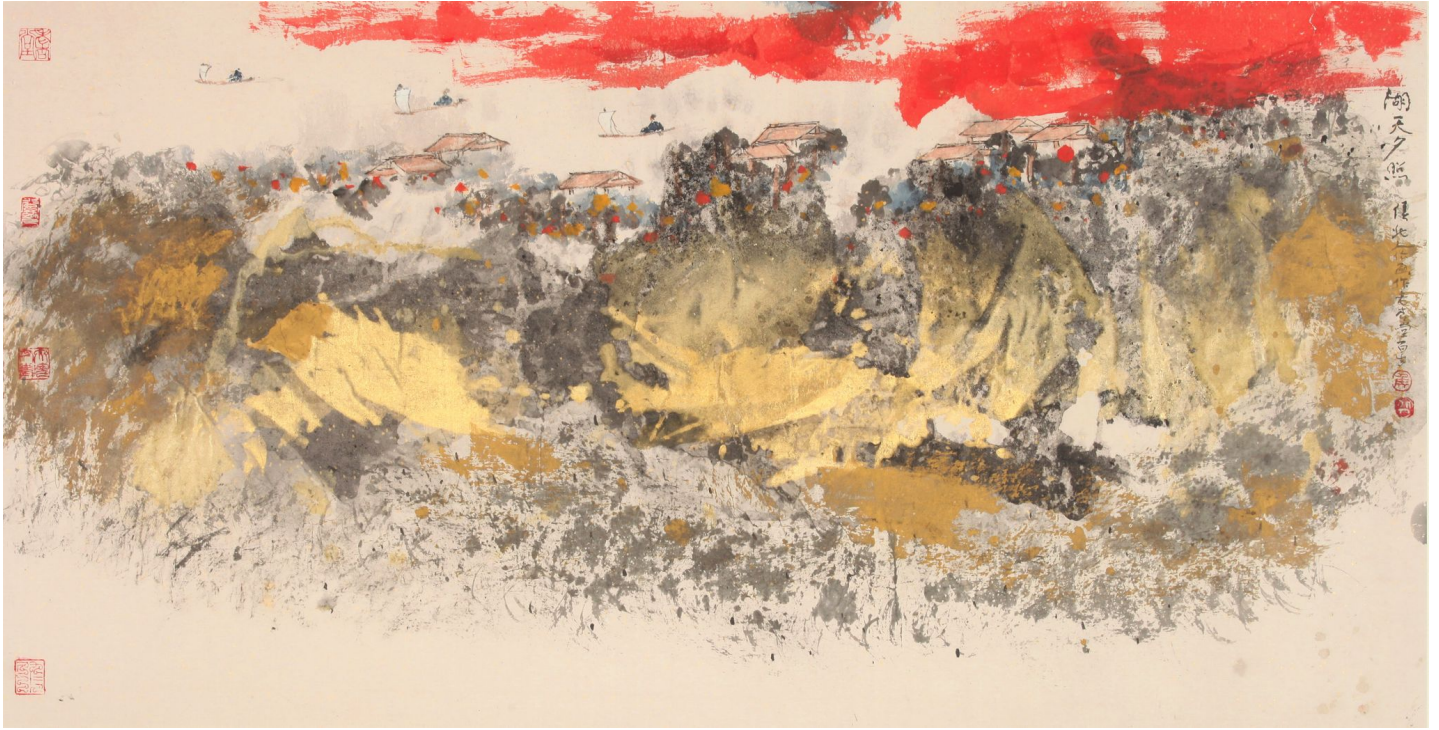

NanHai
BRIDGING EAST & WEST

Hou Beiren, *Sunset on the Lake*, 2016
Ink and Color on Paper, 27 1/2 x 53 1/2 in. (69.8 x 135.9 cm)
*Private Collection