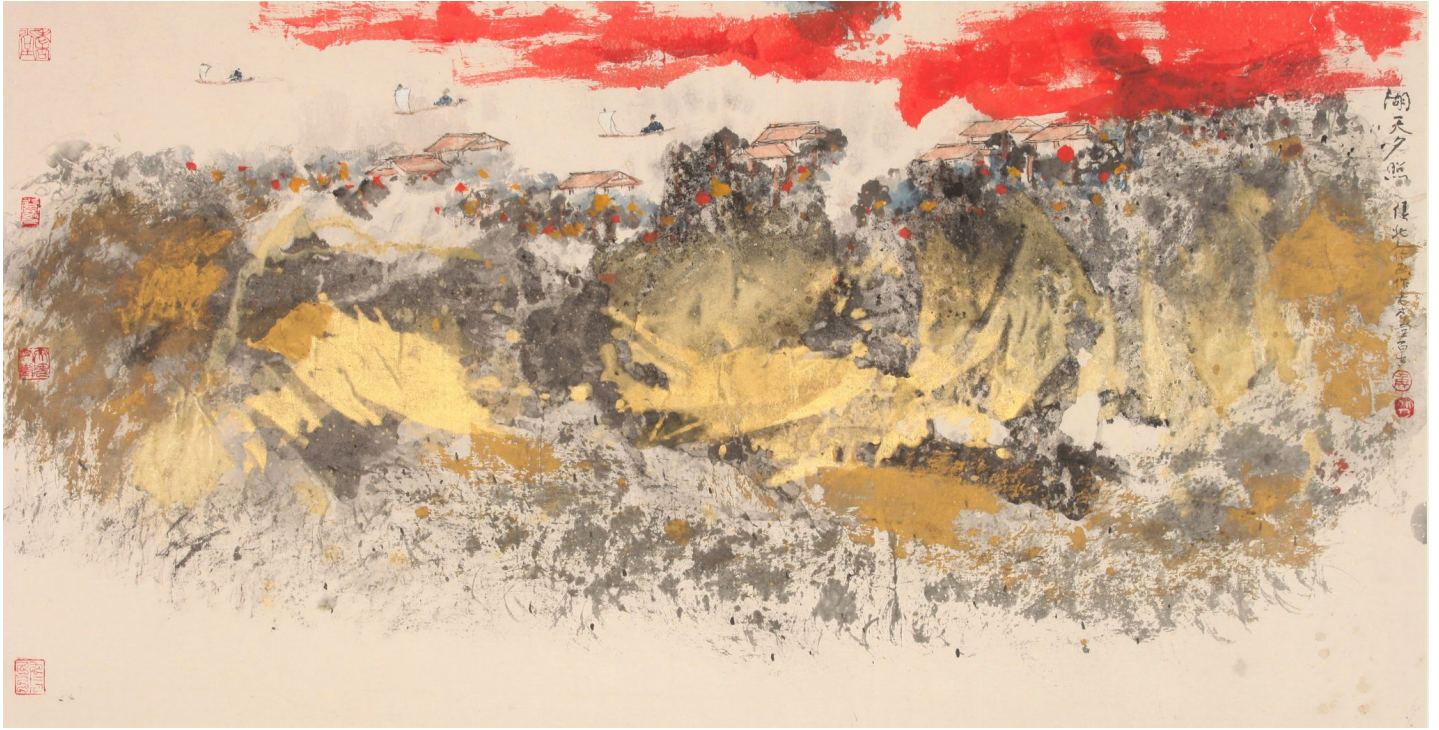

NanHai
BRIDGING EAST & WEST

Hou Beiren, *Sunset on the Lake*, 2016
Ink and Color on Paper, 27 1/2 x 53 1/2 in.
*Private Collection