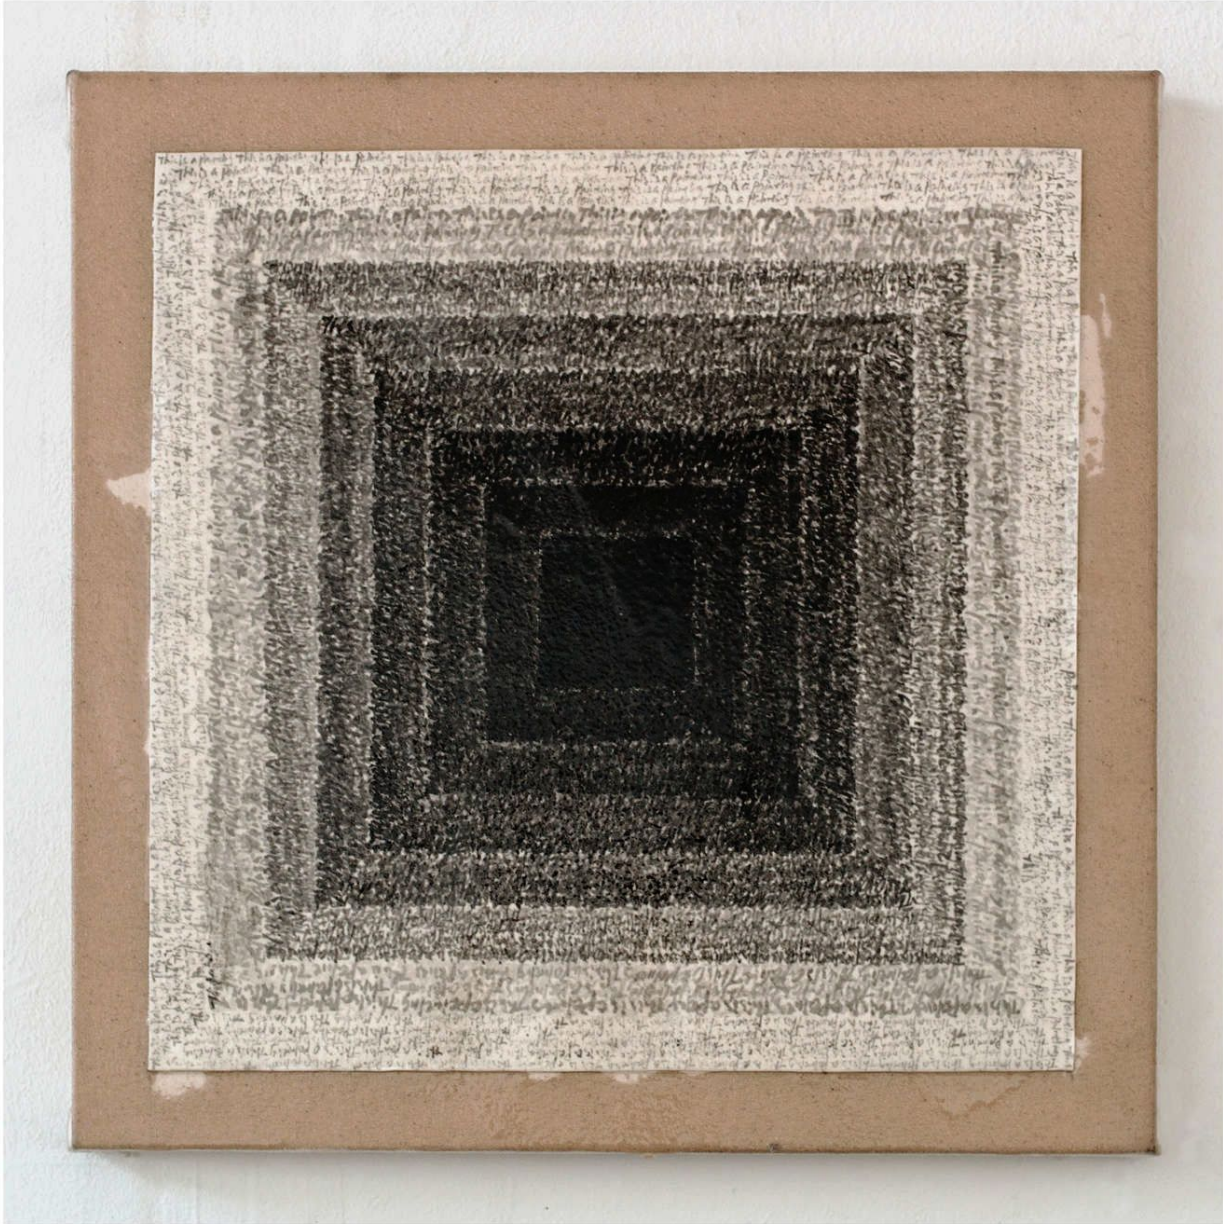

NanHai
BRIDGING EAST & WEST

He Kunlin, *This is a painting*, 2015
Ink on watercolor paper and canvas, 20 x 20 in. (50.8 x 50.8 cm)