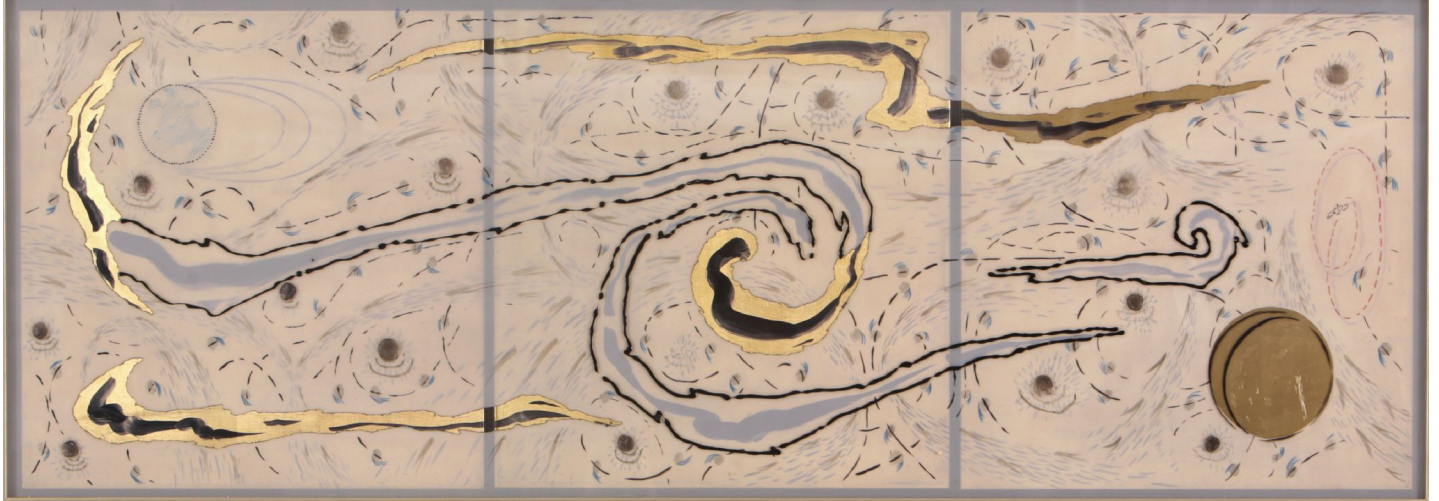

NanHai
BRIDGING EAST & WEST

He Kunlin, *Chang'e 4*, 2019
12 1/2 x 37 inches