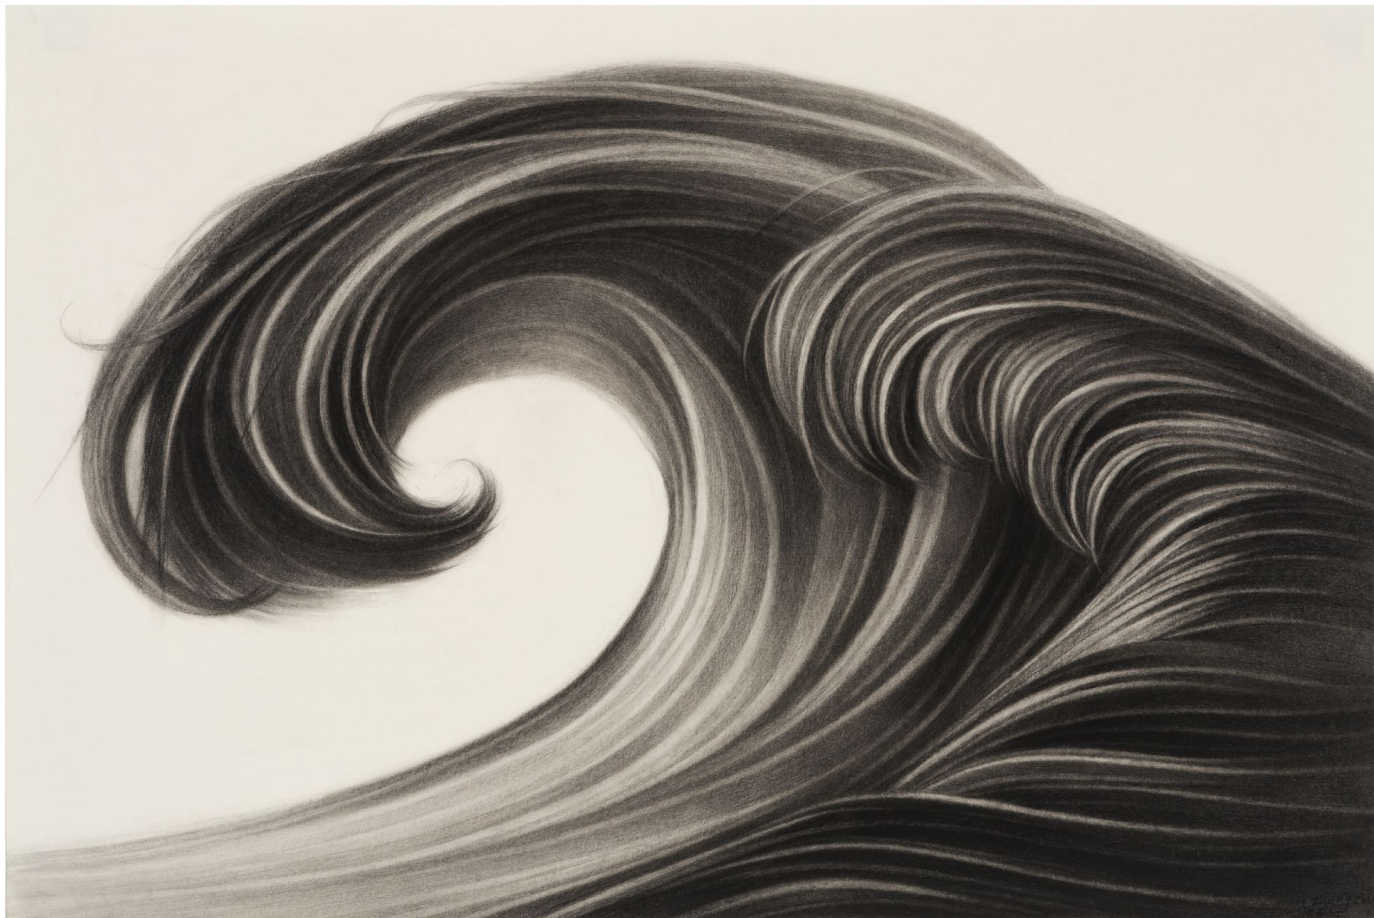

NanHai  
BRIDGING EAST & WEST

Hong Chun Zhang, *Small Wave #2*, 2018  
Charcoal on Paper with frame, 24 x 36 inches