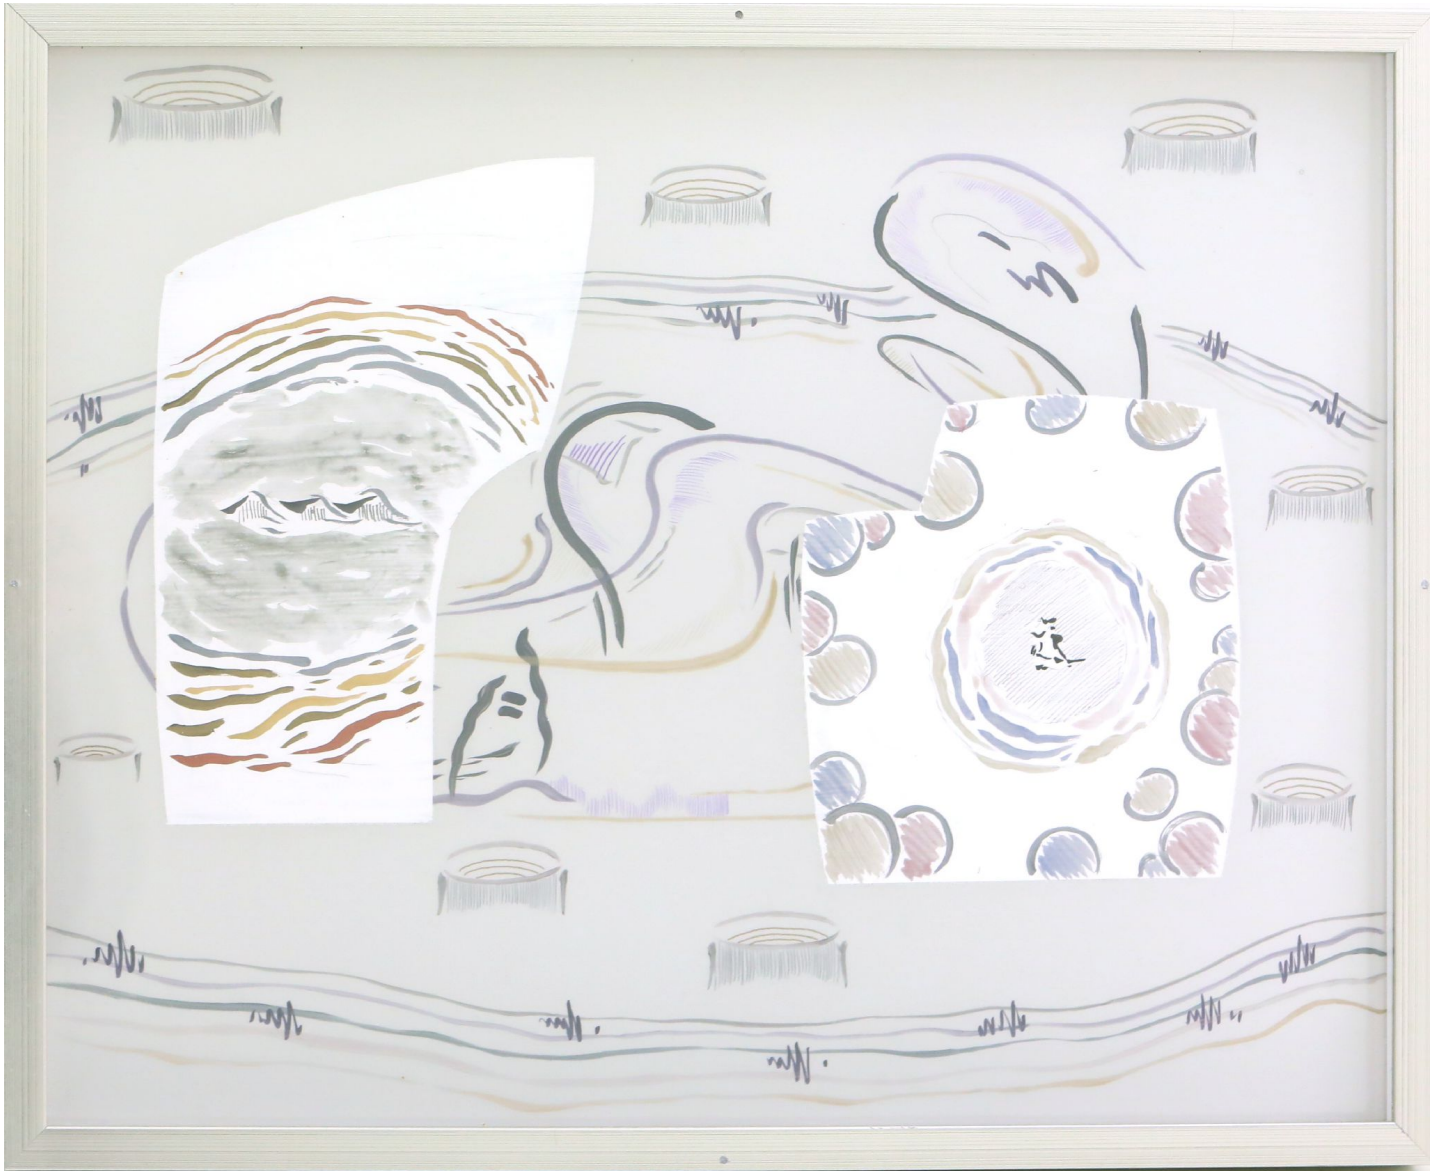

NanHai  
BRIDGING EAST & WEST

He Kunlin, 01.26.2020 (reverse side on right)  
Acrylic and Mylar, with double frames, 19 x 24 in