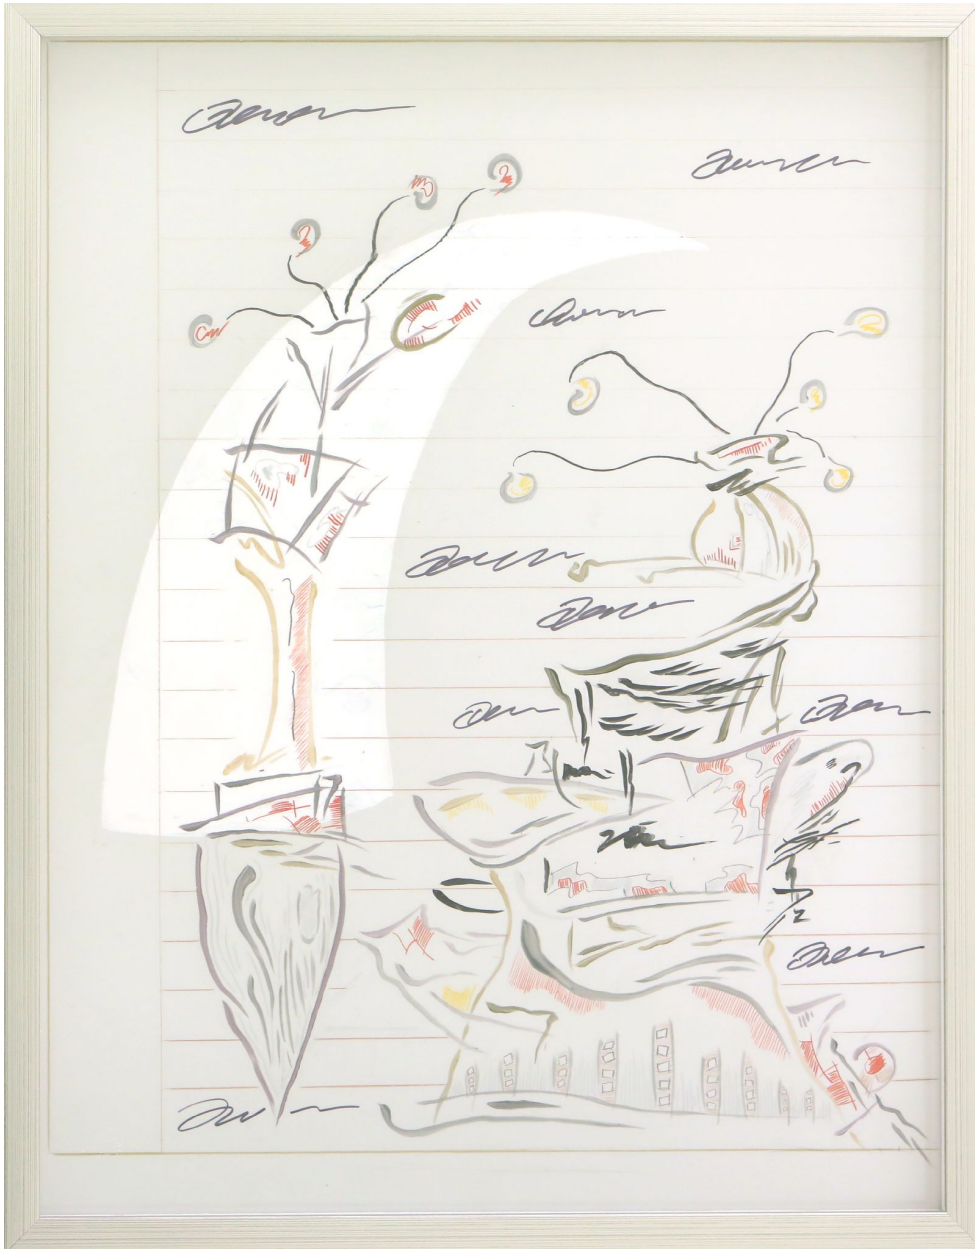

NanHai
BRIDGING EAST & WEST

He Kunlin, 01.22.2020 (reverse side on right)
Acrylic and Mylar, with double frames, 24 x 19 in