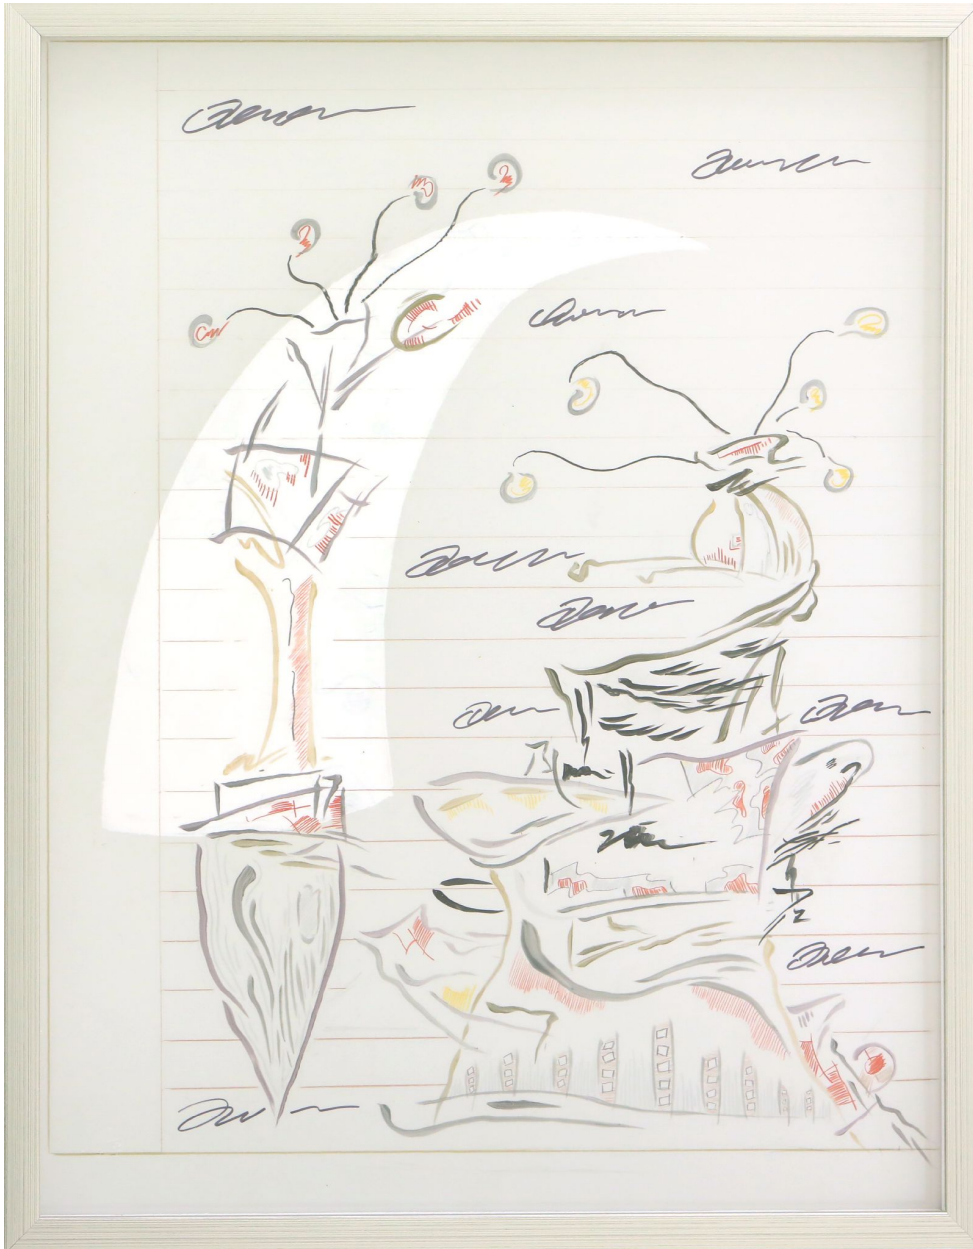

NanHai
BRIDGING EAST & WEST

He Kunlin, 01.22.2020 (reverse side on right)
Acrylic and Mylar, with double frames, 24 x 19 in.